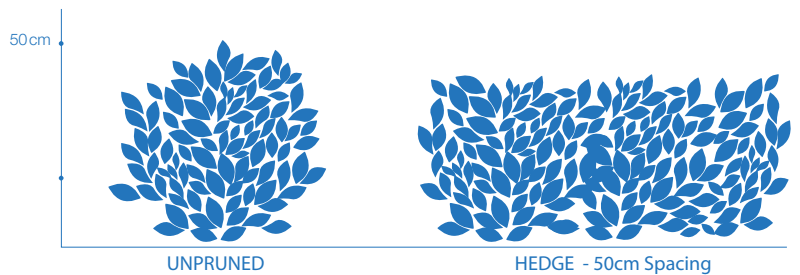

habit: low growing, compact form

height: 50cm

colour: Lavish™ Rose - mid pink wings Lavish™ Musk - soft pink wings

use: low hedges, pots and feature planting

NOTE:

Compact, rounded habit and compound cymeous spike (wings all the way down the flower head).