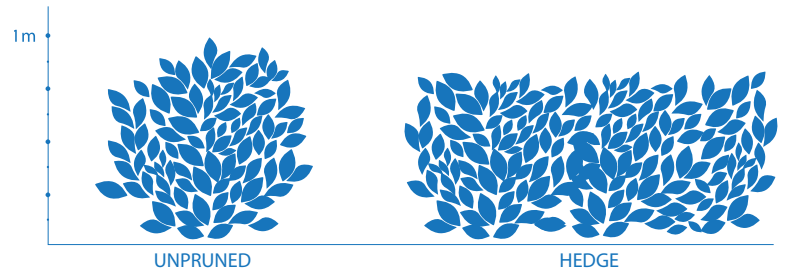

Paradise®

Create the feeling

Lilly Pilly Low 'n' Leafy™

Acmena smithii 'Viclow' (PBR pending)

This new Lilly Pilly has been selected for its exceptional vigour, compact shape and low maintenance requirements. It is unique amongst the Lilly Pilly family with its excellent basal branching and broad attractive glossy green foliage. The new growth is a beautiful bronzed-purple. Lilly Pilly Low 'n' Leafy™ is the ultimate bushy, low growing, evergreen native shrub.

habit: low growing, compact form

height: 1m

colour: glossy green leaves with bronzed-purple new growth

use: low hedges, pots and topiary

SUN

SHADE

MEDIUM

Features