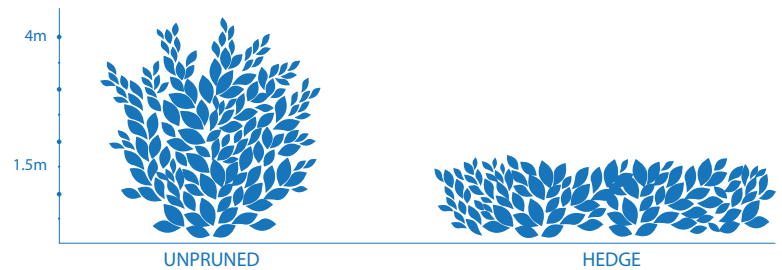

# Lilly Pilly High 'n' Mighty™

*Acmena smithii* 'Baby Lilly'

High 'n' Mighty™ is a very bushy compact growing Lilly Pilly well suited to dense hedging and for pruning to shape. This is a very hardy form that tolerates a wide range of soil types and has very low susceptibility to Myrtle Rust and psyllid damage. For the ultimate in no fuss gardening, choose High 'n' Mighty™!

habit: dense, bushy and compact

height: 1.5m - 4m+

colour: mid green

use: hedging, screening and topiary applications

SUN

PART SHADE

HEDGING