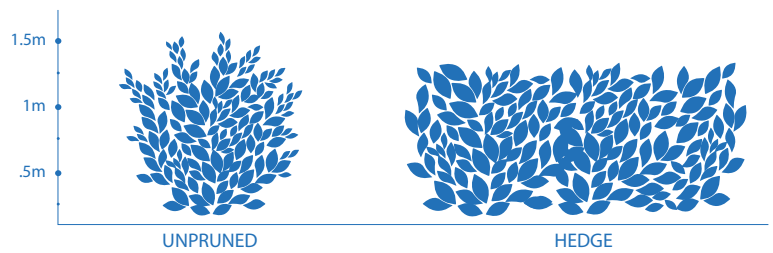

habit: compact and well branched

height: up to 1.5m

colour: dark green leaves and white flowers

use: containers, bird attracting, low hedges, fragrant borders, topiary, general garden beds