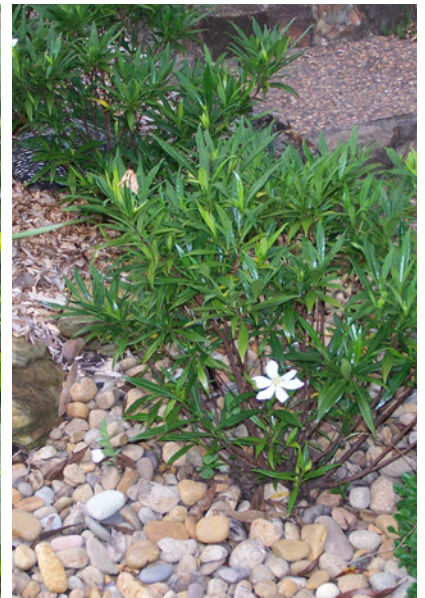

## Super Star 'Starlight'®

A landscapers delight, Gardenia Super Star is a tough and hardy selection that will win you over with its abundance of single starry white fragrant blooms throughout the year. Flowering peaks in spring and summer.

Super Star is a compact and low growing gardenia with narrow glossy, deep green foliage. Perfect for a position in sun or shade, and once established is tolerant of a wide range of conditions including heat, frost and drought.

habit: compact and well branched

height: up to 1.5m

colour: dark green leaves and white flowers

use: containers, bird attracting, low hedges, fragrant borders, topiary, general garden beds

Low Maintenance